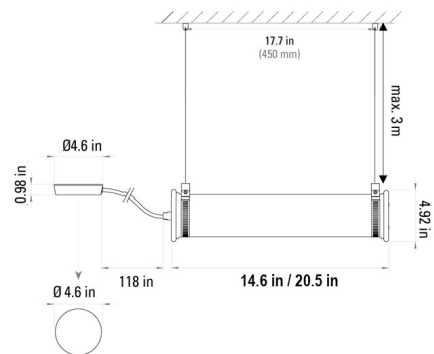

By DCW Editions

Description

The In The Tube Horizontal Pendant brings ideas that are both free and constrained, making this perfect in a variety of interior spaces. Borosilicate glass cylinders are complemented by a removable mesh accent to create an interesting piece both lit and unlit. Stoppers on either end complete the look. Canopy: 4.6 inch diameter.

Specifications

COLOR Transparent
 BODY FINISH Gold
 WATTAGE 24W
 DIMMER Standard 120V
 DIMENSIONS 14.6"L x 4.92"W x 4.92"H
 BULB NOT INCLUDED 2 x B10/Candelabra (E12)/12W/120V LED
 COUNTRY OF ORIGIN China

Technical Information

PRODUCT DIMENSIONS Adjustable Cable Length: 118"

Notes:

Shown in gold / transparent

CLICK TO VIEW PRODUCT