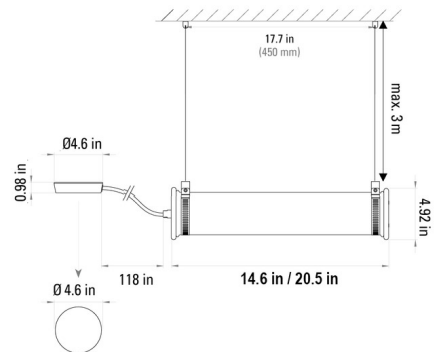

Description

The In The Tube Horizontal Pendant brings ideas that are both free and constrained, making this perfect in a variety of interior spaces. Borosilicate glass cylinders are complemented by a removable mesh accent to create an interesting piece both lit and unlit. Stoppers on either end complete the look. Canopy: 4.6 inch diameter.

Specifications

COLOR Transparent
BODY FINISH Gold
WATTAGE 24W
DIMMER Standard 120V
DIMENSIONS 14.6"L x 4.92"W x 4.92"H
BULB NOT INCLUDED 2 x B10/Candelabra (E12)/12W/120V LED
COUNTRY OF ORIGIN China

Technical Information

PRODUCT DIMENSIONS Adjustable Cable Length: 118"

Notes:

Shown in gold / transparent

CLICK TO VIEW PRODUCT