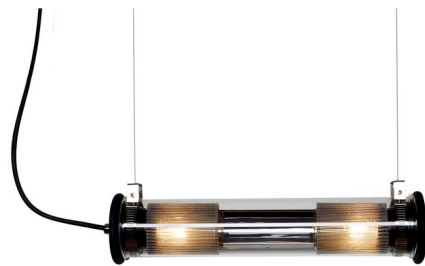

Lightology

lightology.com
866-954-4489
04-22-26

Project: _____

Company: _____

Location: _____ Fixture Type: _____

SPEC #: **DCW1050378**

Approved On: _____ Approved By: _____

In The Tube Horizontal Silver Pendant

By DCWEditions

Description

The In The Tube Horizontal Silver Pendant brings ideas that are both free and constrained, making this perfect in a variety of interior spaces. Borosilicate glass cylinders are complemented by a removable mesh accent to create an interesting piece both lit and unlit. Stoppers on either end complete the look. Available in three sizes. Canopy: 4.6 inch diameter.

Specifications

COLOR Transparent
 BODY FINISH Silver
 WATTAGE 24W
 DIMMER Standard 120V
 DIMENSIONS 20.5"L x 4.92"W x 4.92"H
 BULB NOT INCLUDED 2 x B10/Candelabra (E12)/1/2W/120V LED
 COUNTRY OF ORIGIN China

Technical Information

PRODUCT DIMENSIONS Adjustable Cable Length: 118"

Notes:

Shown in silver / transparent

CLICK TO VIEW PRODUCT