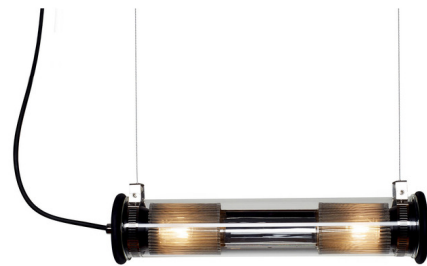

Lightology

lightology.com
866-954-4489
04-21-26

Project: _____

Company: _____

Location: _____ Fixture Type: _____

SPEC #: **DCW1050378**

Approved On: _____ Approved By: _____

In The Tube Horizontal Silver Pendant By DCWEditions

Description

The In The Tube Horizontal Silver Pendant brings ideas that are both free and constrained, making this perfect in a variety of interior spaces. Borosilicate glass cylinders are complemented by a removable mesh accent to create an interesting piece both lit and unlit. Stoppers on either end complete the look. Available in three sizes. Canopy: 4.6 inch diameter.

Specifications

COLOR Transparent
BODY FINISH Silver
WATTAGE 24W
DIMMER Standard 120V
DIMENSIONS 20.5"L x 4.92"W x 4.92"H
BULB NOT INCLUDED 2 x B10/Candelabra (E12)/1/2W/120V LED
COUNTRY OF ORIGIN China

Technical Information

PRODUCT DIMENSIONS Adjustable Cable Length: 118"

Shown in silver / transparent

CLICK TO VIEW PRODUCT

Notes: