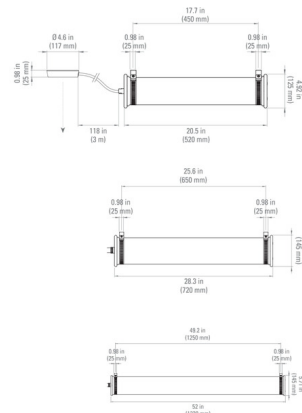

Description

The In The Tube Horizontal Silver Pendant brings ideas that are both free and constrained, making this perfect in a variety of interior spaces. Borosilicate glass cylinders are complemented by a removable mesh accent to create an interesting piece both lit and unlit. Stoppers on either end complete the look. Available in three sizes. Canopy: 4.6 inch diameter.

Specifications

COLOR Transparent
BODY FINISH Silver
WATTAGE 24W
DIMMER Standard 120V
DIMENSIONS 20.5"L x 4.92"W x 4.92"H
BULB NOT INCLUDED 2 x B10/Candelabra (E12)/1/2W/120V LED
COUNTRY OF ORIGIN China

Technical Information

PRODUCT DIMENSIONS Adjustable Cable Length: 118"

Shown in silver / transparent

CLICK TO VIEW PRODUCT

Notes: