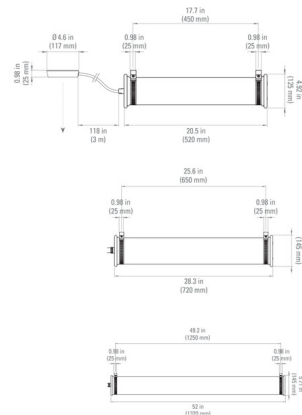

By DCWEditions

Description

The In The Tube Horizontal Silver Pendant brings ideas that are both free and constrained, making this perfect in a variety of interior spaces. Borosilicate glass cylinders are complemented by a removable mesh accent to create an interesting piece both lit and unlit. Stoppers on either end complete the look. Available in three sizes. Canopy: 4.6 inch diameter.

Specifications

COLOR Transparent
 BODY FINISH Silver
 WATTAGE 24W
 DIMMER Standard 120V
 DIMENSIONS 20.5"L x 4.92"W x 4.92"H
 BULB NOT INCLUDED 2 x B10/Candelabra (E12)/1/2W/120V LED
 COUNTRY OF ORIGIN China

Technical Information

PRODUCT DIMENSIONS Adjustable Cable Length: 118"

Notes:

Shown in silver / transparent

CLICK TO VIEW PRODUCT