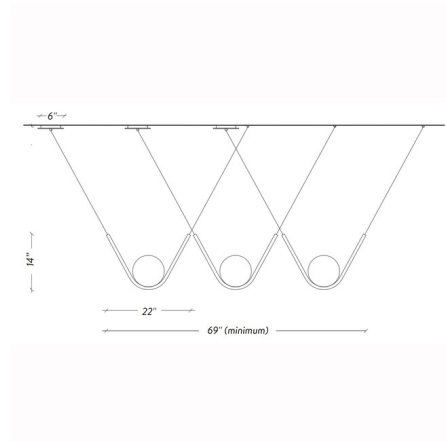

By Larose Guyon

Description

The Perle 1 Trio Pendant takes inspiration from the romantic world of jewelry. A handcrafted, delicate metallic structure houses an 8 inch hand-blown glass ball to symbolize a Pearl. This stunning trio of beauty will complement your contemporary aesthetic. Made in Canada.

Shown in aged brass / alabaster white

Specifications

COLOR Alabaster White
BODY FINISH Aged Brass
WATTAGE 15W
DIMMER Standard 120V
DIMENSIONS 69"L x 14"H
BULB INCLUDED 3 x JCD/G9/5W/120V LED
COUNTRY OF ORIGIN Canada

Technical Information

PRODUCT DIMENSIONS Adjustable Cable Length: 48"

CLICK TO VIEW PRODUCT

Notes: