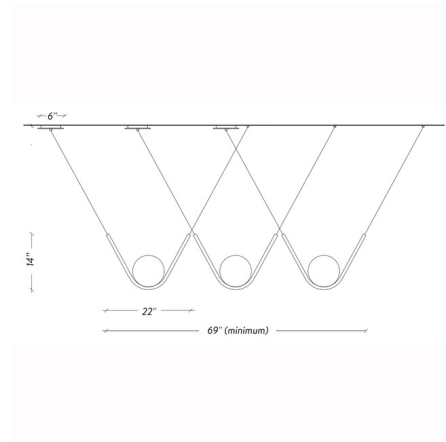

### Specifications

COLOR . . . . . Alabaster White  
BODY FINISH . . . . . Aged Brass  
WATTAGE . . . . . 15W  
DIMMER . . . . . Standard 120V  
DIMENSIONS . . . . . 69"L x 14"H  
BULB INCLUDED . . . . . 3 x JCD/G9/5W/120V LED  
COUNTRY OF ORIGIN . . . . . Canada

### Technical Information

PRODUCT DIMENSIONS . . . . . Adjustable Cable Length: 48"

CLICK TO VIEW PRODUCT

Notes: