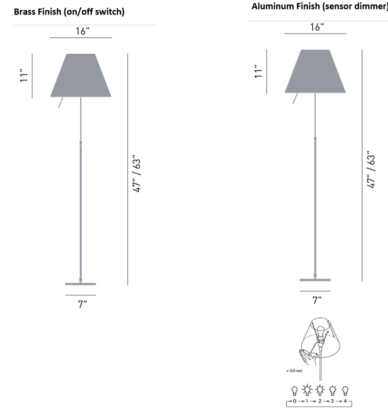

Description

The Costanza Telescopic Floor Lamp features an aluminum base with a polycarbonate silkscreen shade. Available in two finishes and a variety of shade color options. The light and washable shade diffuses a warm and pleasant light. Its unmistakable, slim but structurally solid structure fits naturally into any interior. Brass finish includes on/off switch. Aluminum finish includes a dimmer rod that turns the lamp on/off, and alternating four light level intensities.

Specifications

COLOR	White
BODY FINISH	Aluminum
WATTAGE	100W
DIMMER	Included
DIMENSIONS	15.7"W x 63"H
BULB NOT INCLUDED	1 x A19/Medium (E26)/100W/120V Incandescent
OTHER BULB OPTIONS	1 x A19/Medium (E26)/120V LED
COUNTRY OF ORIGIN	Italy

Technical Information

PRODUCT DIMENSIONS Overall Height: Min 47" / Max 63"

Shown in aluminum / white

CLICK TO VIEW PRODUCT

Notes: