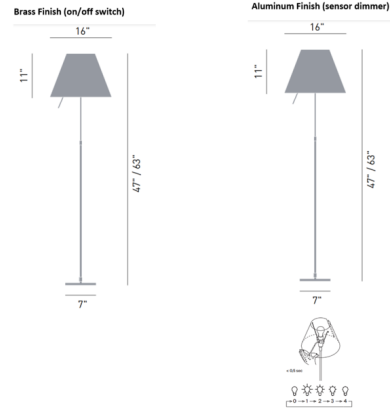

Description

The Costanza Telescopic Floor Lamp features an aluminum base with a polycarbonate silkscreen shade. Available in two finishes and a variety of shade color options. The light and washable shade diffuses a warm and pleasant light. Its unmistakable, slim but structurally solid structure fits naturally into any interior. Brass finish includes on/off switch. Aluminum finish includes a dimmer rod that turns the lamp on/off, and alternating four light level intensities.

Specifications

COLOR	White
BODY FINISH	Aluminum
WATTAGE	100W
DIMMER	Included
DIMENSIONS	15.7"W x 63"H
BULB NOT INCLUDED	1 x A19/Medium (E26)/100W/120V Incandescent
OTHER BULB OPTIONS	1 x A19/Medium (E26)/120V LED
COUNTRY OF ORIGIN	Italy

Technical Information

PRODUCT DIMENSIONS Overall Height: Min 47" / Max 63"

Shown in aluminum / white

CLICK TO VIEW PRODUCT

Notes: