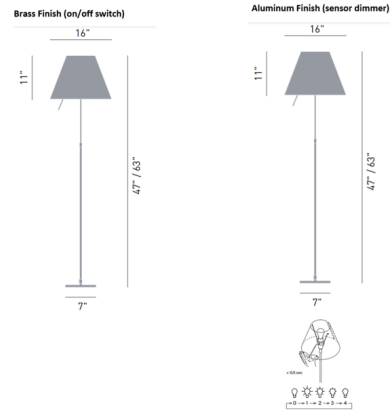

Description

The Costanza Telescopic Floor Lamp features an aluminum base with a polycarbonate silkscreen shade. Available in two finishes and a variety of shade color options. The light and washable shade diffuses a warm and pleasant light. Its unmistakable, slim but structurally solid structure fits naturally into any interior. Brass finish includes on/off switch. Aluminum finish includes a dimmer rod that turns the lamp on/off, and alternating four light level intensities.

Specifications

COLOR	White
BODY FINISH	Aluminum
WATTAGE	100W
DIMMER	Included
DIMENSIONS	15.7"W x 63"H
BULB NOT INCLUDED	1 x A19/Medium (E26)/100W/120V Incandescent
OTHER BULB OPTIONS	1 x A19/Medium (E26)/120V LED
COUNTRY OF ORIGIN	Italy

Technical Information

PRODUCT DIMENSIONS Overall Height: Min 47" / Max 63"

Shown in aluminum / white

CLICK TO VIEW PRODUCT

Notes: