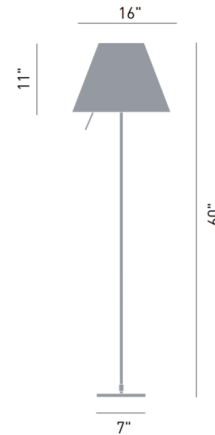

### Description

The Costanza Fixed Height Floor Lamp features an aluminum base with a polycarbonate silkscreen shade. Available in two finishes and a variety of shade color options. The light and washable shade diffuses a warm and pleasant light. Its unmistakable, slim but structurally solid structure fits naturally into any interior. Includes on/off switch.

### Specifications

COLOR	White
BODY FINISH	Aluminum
WATTAGE	150W
DIMMER	N/A
DIMENSIONS	16"W x 60"H
BULB NOT INCLUDED	1 x A21/Medium (E26)/150W/120V Incandescent
OTHER BULB OPTIONS	1 x A21/Medium (E26)/120V LED
COUNTRY OF ORIGIN	Italy