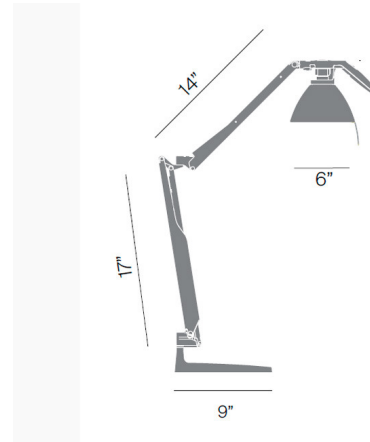

CLICK TO VIEW PRODUCT

Notes: