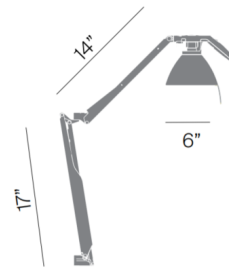

Description

The Fortebraccio Wall / Ceiling Light guarantees an extraordinary fluidity of movement and total light positioning freedom. The central joint allows the two arms to rotate independently on the horizontal and vertical axis. Features a polycarbonate grip with formed steel arms and die-cast metal joints and is designed in such a way as to be easily held and maneuvered. Includes cord and plug.

Shown in metal

universal joint

Specifications

COLOR	N/A
BODY FINISH	Metal
WATTAGE	100W
DIMMER	N/A
DIMENSIONS	6"W x 17"H x 14"D
BULB NOT INCLUDED	1 x A19/Medium (E26)/100W/120V Incandescent
OTHER BULB OPTIONS	1 x A19/Medium (E26)/120V LED
COUNTRY OF ORIGIN	Italy