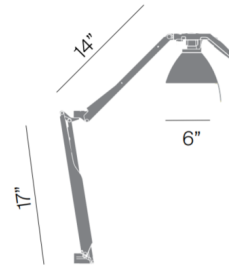

Description

The Fortebraccio Wall / Ceiling Light guarantees an extraordinary fluidity of movement and total light positioning freedom. The central joint allows the two arms to rotate independently on the horizontal and vertical axis. Features a polycarbonate grip with formed steel arms and die-cast metal joints and is designed in such a way as to be easily held and maneuvered. Includes cord and plug.

Shown in metal

universal joint

Specifications

COLOR	N/A
BODY FINISH	Metal
WATTAGE	100W
DIMMER	N/A
DIMENSIONS	6"W x 17"H x 14"D
BULB NOT INCLUDED	1 x A19/Medium (E26)/100W/120V Incandescent
OTHER BULB OPTIONS	1 x A19/Medium (E26)/120V LED
COUNTRY OF ORIGIN	Italy