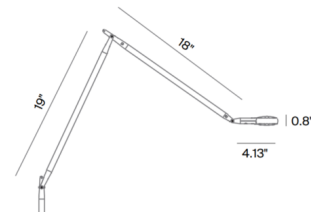

CLICK TO VIEW PRODUCT

Notes: