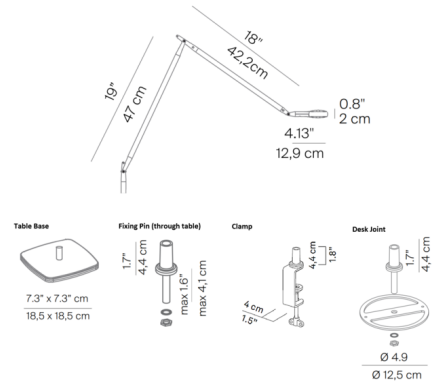

Description

The Otto Watt Desk Lamp is the perfect desk companion. The head swivels 360 degrees and the reflector is equipped with a glare-free filter. A dimmable LED source enables the user to adjust the color temperature from warm (2400K) to cool white light (3500K) by adjusting the lens on the head. On/off switch on top of head.

Shown in mirror

Specifications

COLOR	N/A
BODY FINISH	Mirror
WATTAGE	10W
DIMMER	Included
DIMENSIONS	18"W x 19"H
INTEGRATED LED MODULE	1 x LED/10W/120V LED
COUNTRY OF ORIGIN	Italy

Technical Information

COLOR RENDERING	80 CRI
LAMP COLOR	Warm Dim
LUMENS/WATT	37,00
LUMINOUS FLUX	370 lumens