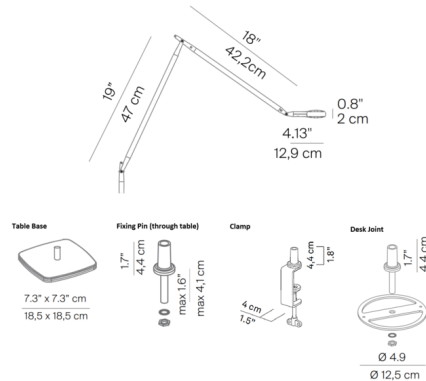

CLICK TO VIEW PRODUCT

Notes: