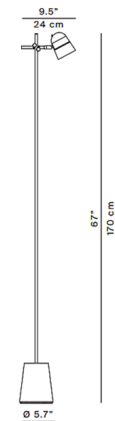

By Luceplan

Description

The Counterbalance Floor Lamp is height adjustable with a simple sliding mechanism on the stem. This sleek piece is perfect in a variety of spaces. Includes LED module with step dimmer (0/50/100%).

Specifications

COLOR	N/A
BODY FINISH	Black
WATTAGE	12W
DIMMER	Included
DIMENSIONS	5.7"W x 67"H
INTEGRATED LED MODULE	1 x LED/12W/120V LED
COUNTRY OF ORIGIN	Italy

Technical Information

COLOR RENDERING	80 CRI
LAMP COLOR	2700K
LUMENS/WATT	66.67
LUMINOUS FLUX	800 lumens

Shown in black

CLICK TO VIEW PRODUCT

Notes: