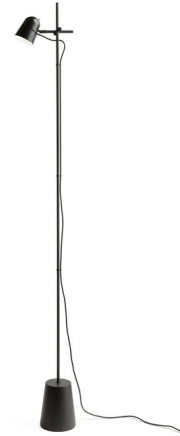

Lightology

lightology.com
866-954-4489
06-04-26

Project: _____

Company: _____

Location: _____ Fixture Type: _____

SPEC #: **LPA1050554**

Approved On: _____ Approved By: _____

Counterbalance Floor Lamp

By Luceplan

Description

The Counterbalance Floor Lamp is height adjustable with a simple sliding mechanism on the stem. This sleek piece is perfect in a variety of spaces. Includes LED module with step dimmer (0/50/100%).

Specifications

COLOR	N/A
BODY FINISH	Black
WATTAGE	12W
DIMMER	Included
DIMENSIONS	5.7"W x 67"H
INTEGRATED LED MODULE	1 x LED/12W/120V LED
COUNTRY OF ORIGIN	Italy

Technical Information

COLOR RENDERING	80 CRI
LAMP COLOR	2700K
LUMENS/WATT	66.67
LUMINOUS FLUX	800 lumens