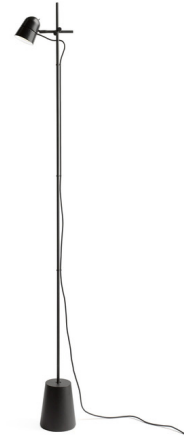

Lightology

lightology.com
866-954-4489
04-06-26

Project: _____

Company: _____

Location: _____ Fixture Type: _____

SPEC #: **LPA1050554**

Approved On: _____ Approved By: _____

Counterbalance Floor Lamp

By Luceplan

Description

The Counterbalance Floor Lamp is height adjustable with a simple sliding mechanism on the stem. This sleek piece is perfect in a variety of spaces. Includes LED module with step dimmer (0/50/100%).

Specifications

COLOR	N/A
BODY FINISH	Black
WATTAGE	12W
DIMMER	Included
DIMENSIONS	5.7"W x 67"H
INTEGRATED LED MODULE	1 x LED/12W/120V LED
COUNTRY OF ORIGIN	Italy

Technical Information

COLOR RENDERING	80 CRI
LAMP COLOR	2700K
LUMENS/WATT	66.67
LUMINOUS FLUX	800 lumens

Shown in black