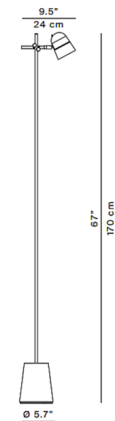

### Description

The Counterbalance Floor Lamp is height adjustable with a simple sliding mechanism on the stem. This sleek piece is perfect in a variety of spaces. Includes LED module with step dimmer (0/50/100%).

### Specifications

COLOR	N/A
BODY FINISH	Black
WATTAGE	12W
DIMMER	Included
DIMENSIONS	5.7"W x 67"H
INTEGRATED LED MODULE	1 x LED/12W/120V LED
COUNTRY OF ORIGIN	Italy

### Technical Information

COLOR RENDERING	80 CRI
LAMP COLOR	2700K
LUMENS/WATT	66.67
LUMINOUS FLUX	800 lumens

Shown in black

CLICK TO VIEW PRODUCT

Notes: