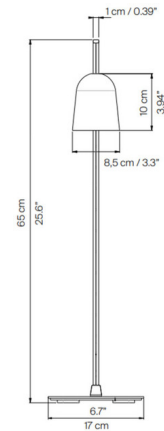

CLICK TO VIEW PRODUCT

Notes: