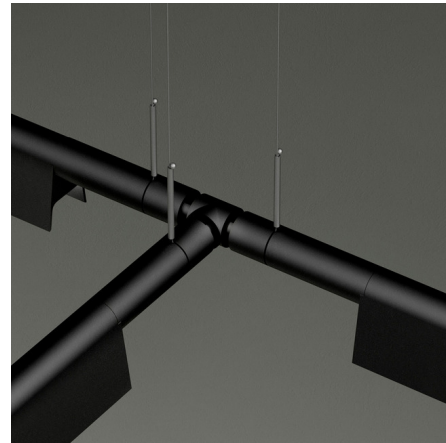

Lightology

lightology.com
866-954-4489
05-21-26

Project: _____

Company: _____

Location: _____ Fixture Type: _____

SPEC #: **LPA1050558**

Approved On: _____ Approved By: _____

Compendium 90 Degree Connector Accessory By Luceplan

Description

Connect Compendium Linear Pendants at 90 degree angles for rectangular or T applications.

Specifications

COLOR	N/A
BODY FINISH	N/A
WATTAGE	N/A
DIMMER	N/A
DIMENSIONS	N/A
BULB	N/A

CLICK TO VIEW PRODUCT