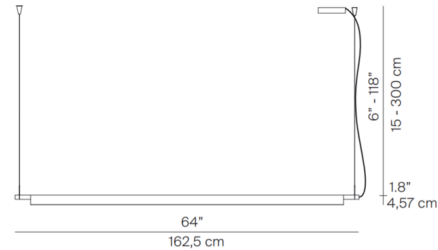

Shown in brass

Specifications

COLOR	N/A
BODY FINISH	Brass
WATTAGE	54W
DIMMER	Low Voltage Electronic
DIMENSIONS	64"L x 1.8"H
INTEGRATED LED MODULE	1 x LED/54W/120-277V LED
COUNTRY OF ORIGIN	Italy

Technical Information

PRODUCT DIMENSIONS	Cable Length: 118"
COLOR RENDERING	90 CRI
LAMP COLOR	3000K
LUMENS/WATT	46.37
LUMINOUS FLUX	2504 lumens

CLICK TO VIEW PRODUCT

Notes: