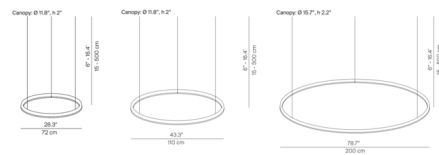

## Compendium Circle Pendant

By Luceplan

### Specifications

COLOR . . . . . N/A  
BODY FINISH . . . . . Black  
WATTAGE . . . . . 75W  
DIMMER . . . . . 0-10V  
DIMENSIONS . . . . . 43.3"W x 1.8"H  
INTEGRATED LED MODULE . . . . . 1 x LED/75W/120-277V LED  
COUNTRY OF ORIGIN . . . . . Italy