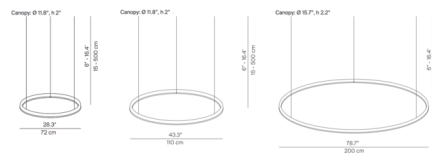

CLICK TO VIEW PRODUCT

Notes: