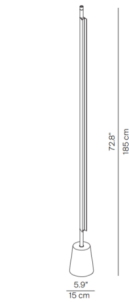

### Description

The Compendium Floor Lamp body houses a high-efficiency light source and rotates freely on the base to direct the light towards the wall. Constructed of extruded aluminum with a base in die-cast zinc alloy. Available in two color temperature options. Includes a black base and in-line foot dimmer.

### Specifications

COLOR	N/A
BODY FINISH	Brass
WATTAGE	43W
DIMMER	Included
DIMENSIONS	5.9"W x 72.8"H
INTEGRATED LED MODULE	1 x LED/43W/120V LED
COUNTRY OF ORIGIN	Italy

### Technical Information

COLOR RENDERING	90 CRI
LAMP COLOR	2700K

Shown in brass

CLICK TO VIEW PRODUCT

Notes: