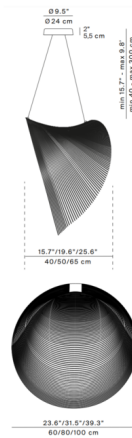

Description

The Illan Pendant features extremely thin, flexible plywood laser cut into fine lines resulting in a three-dimensional sculptural object.

Specifications

COLOR Light Wood
BODY FINISH Birch
WATTAGE 35W
DIMMER Low Voltage Electronic
DIMENSIONS 23.6"W x 15.7"D
INTEGRATED LED MODULE 1 x LED/35W/120-277V LED
COUNTRY OF ORIGIN Italy

Technical Information

PRODUCT DIMENSIONS Min / Max Overall Height: 15.7" / 118"
COLOR RENDERING 90 CRI
LAMP COLOR 2700K
LUMENS/WATT 41.06
LUMINOUS FLUX 1437 lumens

Shown in birch / light wood

CLICK TO VIEW PRODUCT