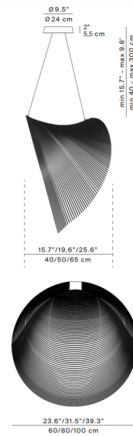

### Description

The Illan Pendant features extremely thin, flexible plywood laser cut into fine lines resulting in a three-dimensional sculptural object.

Shown in birch / light wood

### Specifications

COLOR	Light Wood
BODY FINISH	Birch
WATTAGE	35W
DIMMER	Low Voltage Electronic
DIMENSIONS	23.6"W x 15.7"D
INTEGRATED LED MODULE	1 x LED/35W/120-277V LED
COUNTRY OF ORIGIN	Italy

### Technical Information

PRODUCT DIMENSIONS	Min / Max Overall Height: 15.7" / 118"
COLOR RENDERING	90 CRI
LAMP COLOR	2700K
LUMENS/WATT	41.06
LUMINOUS FLUX	1437 lumens

CLICK TO VIEW PRODUCT

Notes: