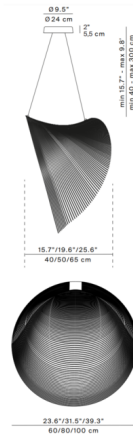

By Luceplan

Description

The Illan Pendant features extremely thin, flexible plywood laser cut into fine lines resulting in a three-dimensional sculptural object.

Shown in birch / light wood

Specifications

COLOR Light Wood
BODY FINISH Birch
WATTAGE 35W
DIMMER Low Voltage Electronic
DIMENSIONS 23.6"W x 15.7"D
INTEGRATED LED MODULE 1 x LED/35W/120-277V LED
COUNTRY OF ORIGIN Italy

Technical Information

PRODUCT DIMENSIONS Min / Max Overall Height: 15.7" / 118"
COLOR RENDERING 90 CRI
LAMP COLOR 2700K
LUMENS/WATT 41.06
LUMINOUS FLUX 1437 lumens