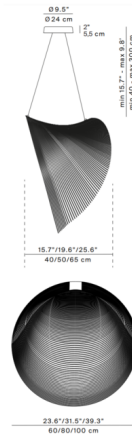

Description

The Illan Pendant features extremely thin, flexible plywood laser cut into fine lines resulting in a three-dimensional sculptural object.

Shown in birch / light wood

Specifications

COLOR	Light Wood
BODY FINISH	Birch
WATTAGE	35W
DIMMER	Low Voltage Electronic
DIMENSIONS	23.6"W x 15.7"D
INTEGRATED LED MODULE	1 x LED/35W/120-277V LED
COUNTRY OF ORIGIN	Italy

Technical Information

PRODUCT DIMENSIONS	Min / Max Overall Height: 15.7" / 118"
COLOR RENDERING	90 CRI
LAMP COLOR	2700K
LUMENS/WATT	41.06
LUMINOUS FLUX	1437 lumens

CLICK TO VIEW PRODUCT

Notes: