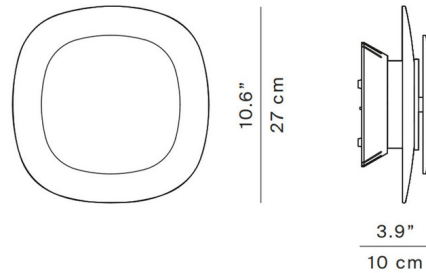

CLICK TO VIEW PRODUCT

Notes: