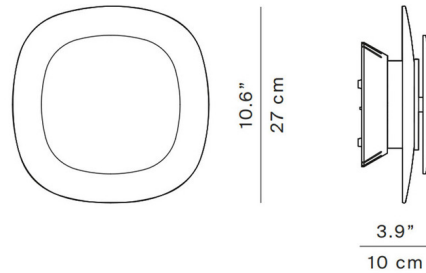

### Specifications

COLOR . . . . . N/A  
BODY FINISH . . . . . White  
WATTAGE . . . . . 25W  
DIMMER . . . . . Low Voltage Electronic  
DIMENSIONS . . . . . 10.6"W x 10.6"H x 3.9"D  
INTEGRATED LED MODULE . . . . . 1 x LED/25W/120-277V LED  
COUNTRY OF ORIGIN . . . . . Italy