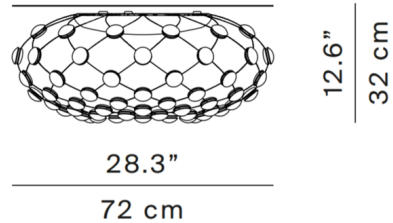

CLICK TO VIEW PRODUCT

Notes: