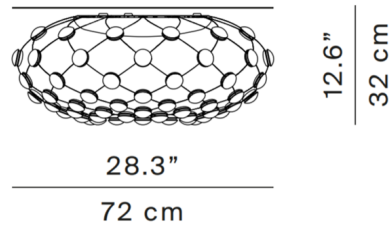

CLICK TO VIEW PRODUCT

Notes: