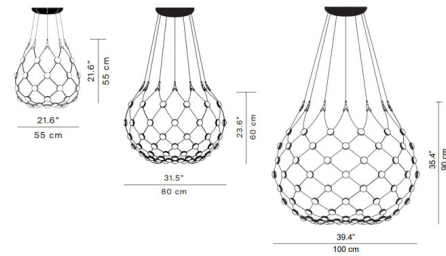

By Luceplan

Description

The Mesh Pendant is a lamp of great theatrical impact whose almost transparent structure, composed of a network of flexible cables with LED sources positioned at their intersections, conceals the complexity of the design. Black structure with White opaline lenses. Available in two sizes with a 3, 10 or 16 foot cable length. TRIAC and ELV dimming.

Shown in black / white

Specifications

COLOR White
BODY FINISH Black
WATTAGE 75W
DIMMER Low Voltage Electronic
DIMENSIONS 31.5"W x 23.6"H
INTEGRATED LED MODULE 1 x LED/75W/120-277V LED
COUNTRY OF ORIGIN Italy