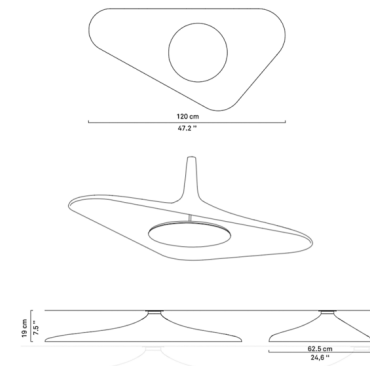

Lightology

lightology.com
866-954-4489
06-30-26

Project: _____

Company: _____

Location: _____ Fixture Type: _____

SPEC #: **LPA1050629**

Approved On: _____ Approved By: _____

Soleil Noir Ceiling Light

By Luceplan

Description

The Soleil Noir Ceiling Light is constructed of molded polyurethane foam.

Specifications

COLOR . . . . . N/A
BODY FINISH . . . . . Black
WATTAGE 35W
DIMMER 0-10V
DIMENSIONS . . . . . 47.2"W x 7.5"H x 24.6"D
INTEGRATED LED MODULE . . . . . 1 x LED/35W/120-277V LED
COUNTRY OF ORIGIN . . . . . Italy

Technical Information

COLOR RENDERING . . . . . 80 CRI
LAMP COLOR 3000K
LUMENS/WATT 49.37
LUMINOUS FLUX . . . . . 1728 lumens

Shown in black

CLICK TO VIEW PRODUCT

Notes: