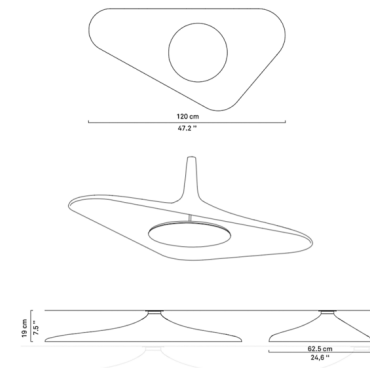

Lightology

lightology.com
866-954-4489
04-22-26

Project: _____

Company: _____

Location: _____ Fixture Type: _____

SPEC #: **LPA1050629**

Approved On: _____ Approved By: _____

Soleil Noir Ceiling Light

By Luceplan

Description

The Soleil Noir Ceiling Light is constructed of molded polyurethane foam.

Specifications

COLOR . . . . . N/A
BODY FINISH . . . . . Black
WATTAGE 35W
DIMMER 0-10V
DIMENSIONS . . . . . 47.2"W x 7.5"H x 24.6"D
INTEGRATED LED MODULE . . . . . 1 x LED/35W/120-277V LED
COUNTRY OF ORIGIN . . . . . Italy

Technical Information

COLOR RENDERING . . . . . 80 CRI
LAMP COLOR 3000K
LUMENS/WATT 49.37
LUMINOUS FLUX . . . . . 1728 lumens

Shown in black

CLICK TO VIEW PRODUCT

Notes: