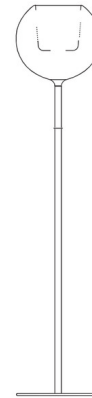

### Description

The Glo Floor Lamp brings a clean elegance to your interior space. The striking mirroring outer glass glows with transparency when lit by the inner sandblasted glass. Dimmer is located on the cord.

Shown in matte black / mirroring black glass

ø15" x H 70,9"

### Specifications

COLOR	Mirroring Black Glass
BODY FINISH	Matte Black
WATTAGE	10W
DIMMER	Included
DIMENSIONS	15"W x 70.9"H
BULB NOT INCLUDED	1 x A19/Medium (E26)/10W/120V LED
OTHER BULB OPTIONS	1 x A19/Medium (E26)/60W/120V Incandescent
COUNTRY OF ORIGIN	Italy

### Technical Information

PRODUCT DIMENSIONS	Cord: 78.7"
--------------------	-------------

CLICK TO VIEW PRODUCT

Notes: