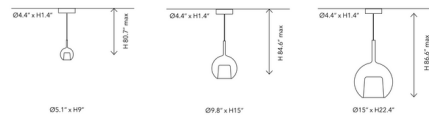

Shown in matte titanium canopy / mirroring green glass

Specifications

COLOR Mirroring Green Glass
BODY FINISH Matte Titanium Canopy
WATTAGE 4W
DIMMER Standard 120V
DIMENSIONS 5.1"W x 9"H
BULB NOT INCLUDED 1 x JCD/G9/4W/120V LED
COUNTRY OF ORIGIN Italy