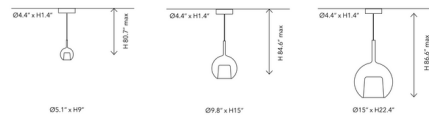

Shown in matte titanium canopy / mirroring rose gold glass

Specifications

COLOR Mirroring Rose Gold Glass
BODY FINISH Matte Titanium Canopy
WATTAGE 5W
DIMMER Standard 120V
DIMENSIONS 9.8\"W x 15\"H
BULB NOT INCLUDED 1 x B10/Candelabra (E12)/5W/120V LED
OTHER BULB OPTIONS 1 x B10/Candelabra (E12)/25W/120V Incandescent
COUNTRY OF ORIGIN Italy