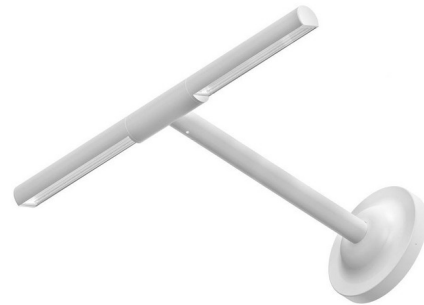

Lightology

lightology.com
866-954-4489
07-08-26

Project: _____

Company: _____

Location: _____ Fixture Type: _____

SPEC #: **HIN1050753**

Approved On: _____ Approved By: _____

Terrace 120V Landscape Sign Light By Hinkley Lighting

Description

The Terrace 120V Landscape Sign Light features a slim linear lamp head, which rotates 360 degrees to direct light in any direction. The fixture's minimalist silhouette is perfect for highlighting signage or artwork on the wall without obstructing the view. Suitable for indoor or outdoor use. Wiring kit included.

Shown in matte white / clear

Specifications

COLOR	Clear
BODY FINISH	Matte White
WATTAGE	13W
DIMMER	Low Voltage Electronic
DIMENSIONS	16.5"W x 5.25"H x 6"D
INTEGRATED LED MODULE	2 x LED/6.5W/120V LED

Technical Information