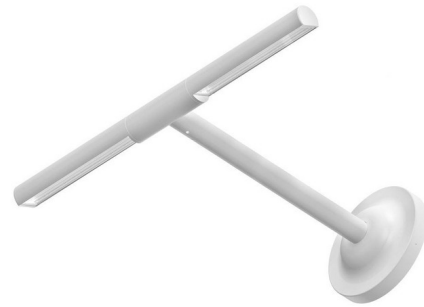

## Terrace 120V Landscape Sign Light By Hinkley Lighting

### Description

The Terrace 120V Landscape Sign Light features a slim linear lamp head, which rotates 360 degrees to direct light in any direction. The fixture's minimalist silhouette is perfect for highlighting signage or artwork on the wall without obstructing the view. Suitable for indoor or outdoor use. Wiring kit included.

Shown in matte white / clear

### Specifications

COLOR . . . . . Clear  
BODY FINISH . . . . . Matte White  
WATTAGE . . . . . 13W  
DIMMER . . . . . Low Voltage Electronic  
DIMENSIONS . . . . . 16.5"W x 5.25"H x 6"D  
INTEGRATED LED MODULE . . . . . 2 x LED/6.5W/120V LED