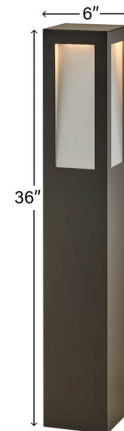

Lightology

lightology.com
866-954-4489
04-27-26

Project: _____

Company: _____

Location: _____ Fixture Type: _____

SPEC #: **HIN1050763**

Approved On: _____ Approved By: _____

Taper 120-277V LED Bollard By Hinkley Lighting

Description

The Taper 120V LED Bollard features a sleek and contemporary silhouette to complement all modern exteriors. Dimmable with a CL Type dimmer (SSL7A), 0-10V on 277V.

Specifications

COLOR	N/A
BODY FINISH	Black
WATTAGE	28W
DIMMER	Low Voltage Electronic
DIMENSIONS	6"W x 36"H
INTEGRATED LED MODULE	1 x LED/28W/120-277V LED

Technical Information

COLOR RENDERING	80 CRI
LAMP COLOR	3000K
LUMENS/WATT	100.00
LUMINOUS FLUX	2800 lumens

Shown in black

CLICK TO VIEW PRODUCT

Notes: