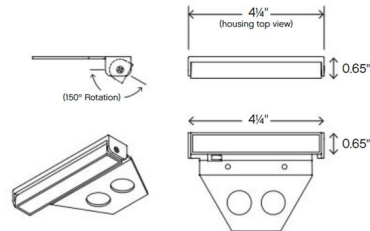

Description

The Hardy Island Bravo 12V Hardscape features a linear head that rotates 150 degrees for precise adjustments. Design incorporates a service wire loop. Wiring kit is included. Required transformer sold separately.

Shown in matte bronze

Specifications

COLOR	N/A
BODY FINISH	Matte Bronze
WATTAGE	1.9W
DIMMER	Low Voltage Magnetic
DIMENSIONS	4.25"W x 0.75"H x 3"D
INTEGRATED LED MODULE	1 x LED/1.9W/12V LED

Technical Information