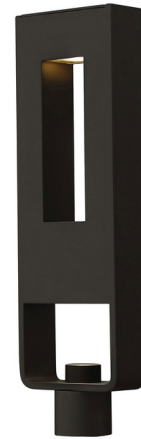

## Atlantis 120V Outdoor Post / Pier Mount By Hinkley Lighting

### Description

The Atlantis 120V Outdoor Post / Pier Mount features a minimalist design constructed of solid aluminum. Hinkley post lights are compatible with two types of base; order either a pier mount fitter or post depending on the application. Note: Title 24 Compliant with included bulb.

Shown in satin black / etched glass

### Specifications

COLOR . . . . . Etched Glass  
BODY FINISH . . . . . Satin Black  
WATTAGE . . . . . 12W  
DIMMER . . . . . Low Voltage Magnetic  
DIMENSIONS . . . . . 6.75"W x 24.5"H x 3"D  
BULB INCLUDED . . . . . 2 x MR16/GU10/6W/120V LED