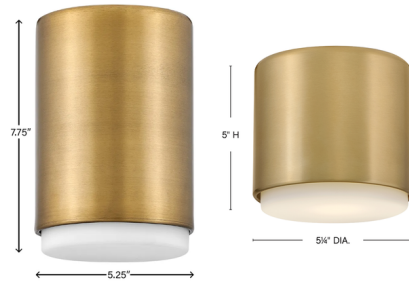

Lightology

lightology.com
866-954-4489
04-22-26

Project: _____

Company: _____

Location: _____ Fixture Type: _____

SPEC #: **HIN1050900**

Approved On: _____ Approved By: _____

Cedric Extra Small Flush Mount By Hinkley Lighting

Description

The Cedric Extra Small Flush Mount effortlessly establishes a calm, cool and collected presence. Its sleek silhouette is sheathed in a lustrous finish. The robust light output, emanating through deluxe etched opal glass, ensures this modern design delivers on style and substance.

Shown in black / etched opal

Specifications

COLOR Etched Opal
BODY FINISH Black
WATTAGE 8W
DIMMER Standard 120V
DIMENSIONS 5.25"W x 7.75"H
BULB NOT INCLUDED 1 x A19/Medium (E26)/8W/120V LED

CLICK TO VIEW PRODUCT