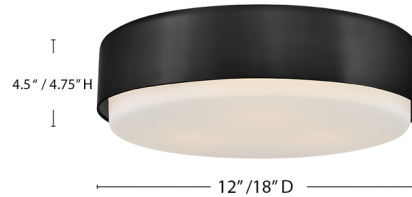

## Cedric Flush Mount Ceiling Light By Hinkley Lighting

### Description

The Cedric Flush Mount effortlessly establishes a calm, cool and collected presence. Its sleek silhouette is sheathed in a lustrous finish. The robust light output, emanating through deluxe etched opal glass, ensures this modern design delivers on style and substance.

Shown in black / etched opal

### Specifications

COLOR	Etched Opal
BODY FINISH	Black
WATTAGE	14W
DIMMER	Standard 120V
DIMENSIONS	12\"W x 4.5\"H
BULB NOT INCLUDED	2 x A19/Medium (E26)/7W/120V LED

CLICK TO VIEW PRODUCT

Notes: