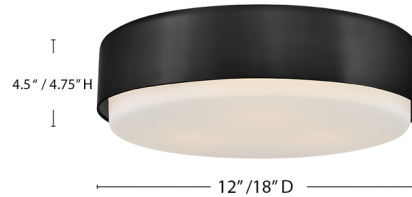

Lightology

lightology.com
866-954-4489
04-22-26

Project: _____

Company: _____

Location: _____ Fixture Type: _____

SPEC #: **HIN1050902**

Approved On: _____ Approved By: _____

Cedric Flush Mount Ceiling Light By Hinkley Lighting

Description

The Cedric Flush Mount effortlessly establishes a calm, cool and collected presence. Its sleek silhouette is sheathed in a lustrous finish. The robust light output, emanating through deluxe etched opal glass, ensures this modern design delivers on style and substance.

Shown in black / etched opal

Specifications

COLOR	Etched Opal
BODY FINISH	Black
WATTAGE	14W
DIMMER	Standard 120V
DIMENSIONS	12\"W x 4.5\"H
BULB NOT INCLUDED	2 x A19/Medium (E26)/7W/120V LED

CLICK TO VIEW PRODUCT

Notes: