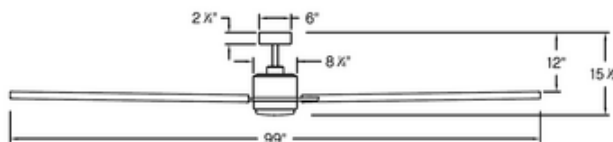

COMPANY	PROJECT	FIXTURE TYPE	APPROVED BY	DATE