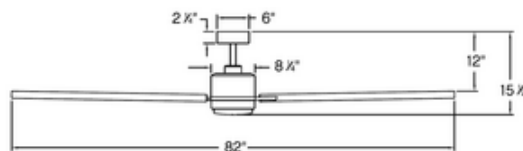

COMPANY	PROJECT	FIXTURE TYPE	APPROVED BY	DATE