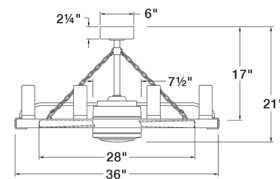

Shown in metallic matte bronze / sequoia