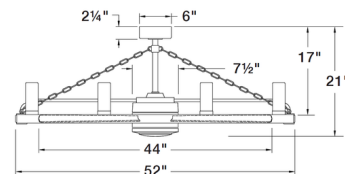

Lightology

lightology.com
866-954-4489
04-22-26

Project: _____
Company: _____
Location: _____ Fixture Type: _____
SPEC #: **HIN1051019**
Approved On: _____ Approved By: _____

Sawyer Fandelier Smart Ceiling Fan By Hinkley Lighting

Description

Rich in rustic details, the Sawyer Fandelier Smart Ceiling Fan infuses any indoor or outdoor living experience with a warm, cozy feel. Balancing style with function, this combination chandelier fan offers the grandeur of a chandelier along with refreshing air circulation. Convenience is at your fingertips with the included HIRO wireless control, which can be wall-mounted or hand-held. It uses WiFi and RF technology, and can set 6 speeds, forward and reverse, motor on/off, light on/off, and dimming. A face plate and cradles are included, and the remote fits in standard decorative style face plates. A manual on/off switch is also included. Another convenient control option is to use the Hinkley app on your smartphone or other smart device. In addition to the basic functions, the app offers advanced features such as timers and breeze mode, and enables linking with smart home tech including Google, Amazon Alexa, and Siri. Optional accessories are sold separately.

Specifications

BLADE COLOR	Sequoia
BODY FINISH	Metallic Matte Bronze
WATTAGE	32W
DIMMER	Included
DIMENSIONS	36"W x 21"H
BULB INCLUDED	8 x B10/Candelabra (E12)/4W/120V LED
COUNTRY OF ORIGIN	China

Technical Information

LAMP LIFE	15000 hours
COLOR RENDERING	90 CRI
LAMP COLOR	3000K
LUMENS/WATT	710.00
LUMINOUS FLUX	2840 lumens

Shown in metallic matte bronze / sequoia

CLICK TO VIEW PRODUCT

Notes: