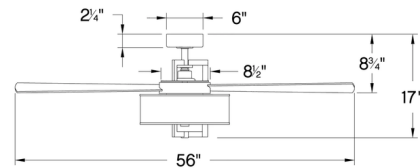

CLICK TO VIEW PRODUCT

Notes: