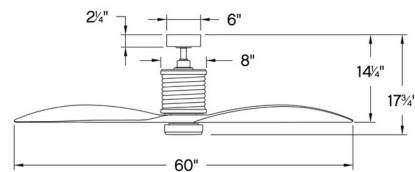

CLICK TO VIEW PRODUCT

Notes: