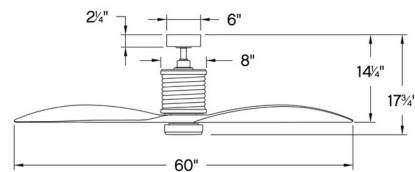

### Specifications

BLADE COLOR . . . . . Weathered Wood  
BODY FINISH . . . . . Matte White  
WATTAGE . . . . . 16W  
DIMMER . . . . . Included  
DIMENSIONS . . . . . 60"W x 17.75"H  
INTEGRATED LED MODULE . . . . . 1 x LED/16W/120V LED  
COUNTRY OF ORIGIN . . . . . China