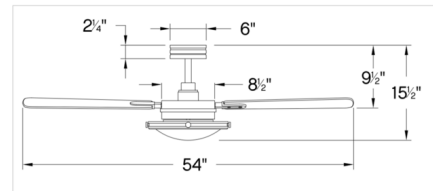

CLICK TO VIEW PRODUCT

Notes: