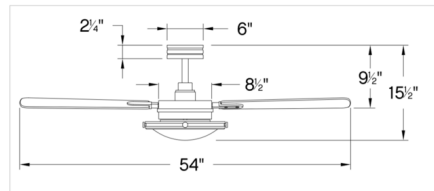

Shown in matte black / matte black / walnut

Specifications

BLADE COLOR Matte Black / Walnut
BODY FINISH Matte Black
WATTAGE 48W
DIMMER Included
DIMENSIONS 54"W x 15.5"H
INTEGRATED LED MODULE 2 x LED/24W/120V LED