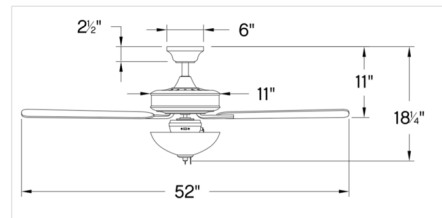

CLICK TO VIEW PRODUCT

Notes: