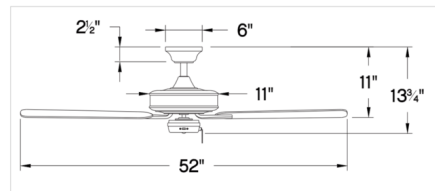

### Description

The Metro Outdoor Ceiling Fan features an AC 153x15 motor with a 13 degree blade pitch and composite blades. Slope: 20 degree (may be used with a slope ceiling adapter). Includes a 4.5 inch downrod and 3-speed pull chain with manual reverse. Optional controls and accessories sold separately. Available Options: Brushed Nickel with Silver blades, Metallic Matte Bronze with Walnut blades, Chalk White with Chalk White blades, Matte Black with Matte Black blades.

### Specifications

BLADE COLOR	Silver
BODY FINISH	Brushed Nickel
WATTAGE	N/A
DIMMER	N/A
DIMENSIONS	52"W x 13.75"H
BULB	N/A

CLICK TO VIEW PRODUCT

Notes: