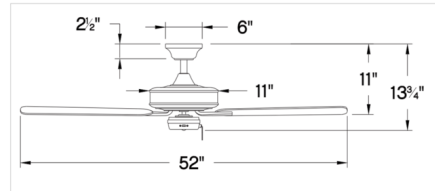

Description

The Metro Outdoor Ceiling Fan features an AC 153x15 motor with a 13 degree blade pitch and composite blades. Slope: 20 degree (may be used with a slope ceiling adapter). Includes a 4.5 inch downrod and 3-speed pull chain with manual reverse. Optional controls and accessories sold separately. Available Options: Brushed Nickel with Silver blades, Metallic Matte Bronze with Walnut blades, Chalk White with Chalk White blades, Matte Black with Matte Black blades.

Shown in brushed nickel / silver

Specifications

BLADE COLOR	Silver
BODY FINISH	Brushed Nickel
WATTAGE	N/A
DIMMER	N/A
DIMENSIONS	52"W x 13.75"H
BULB	N/A

CLICK TO VIEW PRODUCT

Notes: