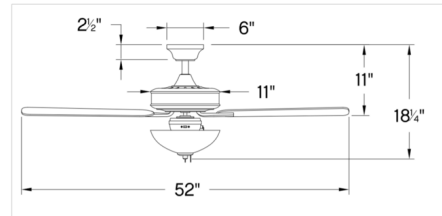

### Description

The Metro Ceiling Fan with Light features an AC 153x15 motor with a 13 degree blade pitch, reversible wood blades, and light kit with etched opal glass diffuser. Light output equivalent to two 60 watt incandescent lamps. Slope: 20 degree (may be used with a slope ceiling adapter). Includes a 4.5 inch downrod and 3-speed pull chain with manual reverse. Optional controls and accessories sold separately. Available Options: Brushed Nickel with reversible Silver/Matte Black blades Metallic Matte Bronze with Metallic Matte Bronze/Walnut blades Chalk White with Chalk White/Weathered Wood blades Matte Black with Matte Black/Walnut blades

### Specifications

BLADE COLOR . . . . . Metallic Matte Bronze / Walnut  
 BODY FINISH . . . . . Metallic Matte Bronze  
 WATTAGE . . . . . 18W  
 DIMMER . . . . . N/A  
 DIMENSIONS . . . . . 52"W x 18.5"H  
 BULB INCLUDED . . . . . 2 x A19/Medium (E26)/9W/120V LED