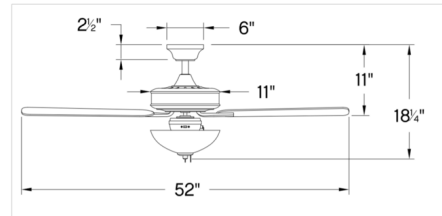

CLICK TO VIEW PRODUCT

Notes: