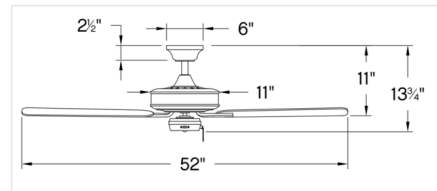

Description

The Metro Ceiling Fan features an AC 153x15 motor with a 13 degree blade pitch and wood reversible blades. Slope: 20 degree (may be used with a slope ceiling adapter). Includes a 4.5 inch downrod and 3-speed pull chain with manual reverse. Optional accessories sold separately. Available Options: Chalk White with reversible Chalk White/Weathered Wood blades Matte Black with reversible Matte Black/Walnut blades Metallic Matte Bronze with reversible Metallic Matte Bronze/Walnut blades Brushed Nickel with reversible Silver/Matte Black blades

Shown in metallic matte bronze / metallic matte bronze / walnut

Specifications

BLADE COLOR	Metallic Matte Bronze / Walnut
BODY FINISH	Metallic Matte Bronze
WATTAGE	N/A
DIMMER	N/A
DIMENSIONS	52"W x 13.75"H
BULB	N/A