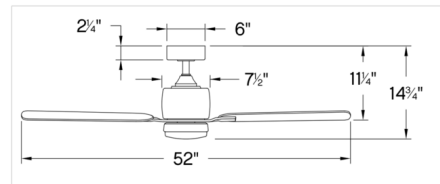

### Specifications

BLADE COLOR . . . . . Metallic Matte Bronze / Walnut  
BODY FINISH . . . . . Matte Bronze  
WATTAGE . . . . . 16W  
DIMMER . . . . . Included  
DIMENSIONS . . . . . 52"W x 14.75"H  
INTEGRATED LED MODULE . . . . . 1 x LED/16W/120V LED