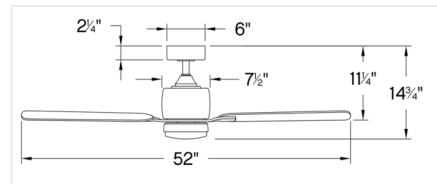

Description

The Afton Ceiling Fan with Light features an AC 153x15 motor with reversible wood blades and a 12 degree blade pitch. Slope: 20 degree (may be used with a slope ceiling adapter). Includes a 4.5 inch downrod and wall mount 4-speed fan/light control (light is warm dim, from 3000K to warmer), non-reverse. Integral LED light with etched opal glass diffuser. Optional accessories sold separately. Available Options: Chalk White with Chalk White blades Matte Black with reversible Matte Black/Walnut blades Satin Steel with reversible Matte Black/Silver blades Metallic Matte Bronze with reversible Metallic Matte Bronze/Walnut blades

Shown in matte bronze / metallic matte bronze / walnut

Specifications

BLADE COLOR Metallic Matte Bronze / Walnut
BODY FINISH Matte Bronze
WATTAGE 16W
DIMMER Included
DIMENSIONS 52"W x 14.75"H
INTEGRATED LED MODULE 1 x LED/16W/120V LED