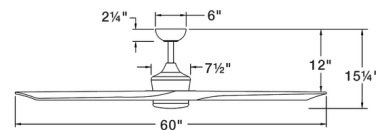

CLICK TO VIEW PRODUCT

Notes: