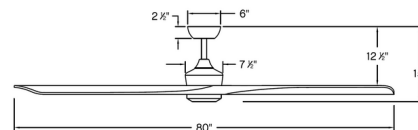

CLICK TO VIEW PRODUCT

Notes: