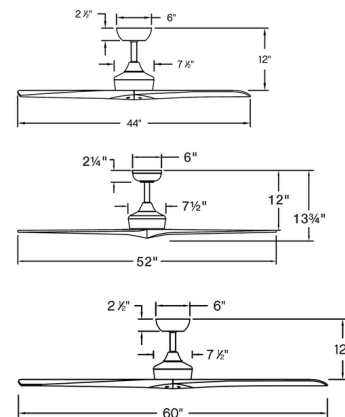

### Specifications

BLADE COLOR	Weathered Wood
BODY FINISH	Matte White / Weathered Wood
WATTAGE	N/A
DIMMER	N/A
DIMENSIONS	44"W x 12"H
BULB	N/A
COUNTRY OF ORIGIN	China

Shown in matte white / weathered wood / weathered wood