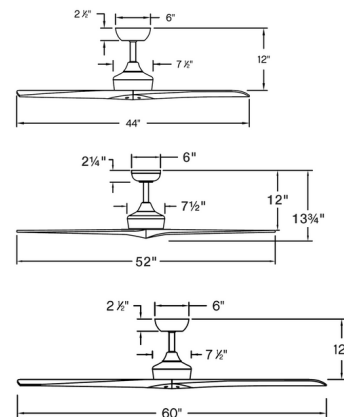

Specifications

BLADE COLOR	Weathered Wood
BODY FINISH	Matte White / Weathered Wood
WATTAGE	N/A
DIMMER	N/A
DIMENSIONS	44"W x 12"H
BULB	N/A
COUNTRY OF ORIGIN	China

Shown in matte white / weathered wood / weathered wood