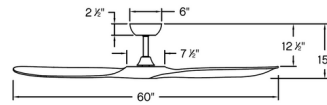

Description

The Swell Smart Ceiling Fan elevates your space with its gracefully curved blades and sleek profile. Its quiet, energy-efficient DC motor delivers refreshing airflow for comfortable enjoyment of any indoor or covered outdoor setting. A convenient wireless HIRO control is included. It incorporates WiFi and RF technology, and enables motor on/off, 6 speeds, and forward and reverse. It can be wall-mounted or hand-held. A face plate and cradles are included, and the remote fits in standard decorative style face plates as well. A manual on/off switch is also included. The fan can also be controlled through your smart device using the Hinkley app. In addition to the basic functions, the app has timers, breeze mode and other advanced features, and links the fan to smart home systems including Amazon Alexa and Google Home. Optional accessories are sold separately.

Shown in matte black / walnut

Specifications

BLADE COLOR	Walnut
BODY FINISH	Matte Black
WATTAGE	N/A
DIMMER	N/A
DIMENSIONS	60"W x 15"H
BULB	N/A
COUNTRY OF ORIGIN	Chinese Taipei

CLICK TO VIEW PRODUCT

Notes: