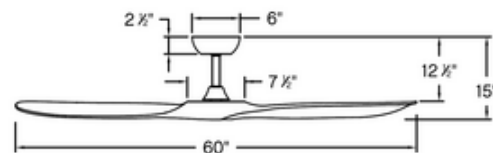

BRAND

Hinkley Lighting

DESCRIPTION

The Swell Smart Ceiling Fan elevates your space with its gracefully curved blades and sleek profile. Its quiet, energy-efficient DC motor delivers refreshing airflow for comfortable enjoyment of any indoor or covered outdoor setting. A convenient wireless HIRO control is included. It incorporates WiFi and RF technology, and enables motor on/off, 6 speeds, and forward and reverse. It can be wall-mounted or hand-held. A face plate and cradles are included, and the remote fits in standard decorative style face plates as well. A manual on/off switch is also included. The fan can also be controlled through your smart device using the Hinkley app. In addition to the basic functions, the app has timers, breeze mode and other advanced features, and links the fan to smart home systems including Amazon Alexa and Google Home. Optional accessories are sold separately.

Shown in: Matte Black / Walnut

SHADE COLOR	Walnut
BODY FINISH	Matte Black
WATTAGE	N/A
DIMMER	N/A
DIMENSIONS	60"W x 15"H
LAMP	N/A

SPEC # HIN1051059

COMPANY	PROJECT	FIXTURE TYPE	APPROVED BY	DATE