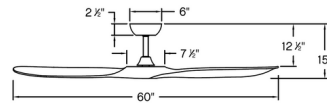

Description

The Swell Smart Large Ceiling Fan elevates your space with its gracefully curved blades and sleek profile. Its quiet, energy-efficient DC motor delivers refreshing airflow for comfortable enjoyment of any indoor or covered outdoor setting. A convenient wireless HIRO control is included. It incorporates WiFi and RF technology, and enables motor on/off, 6 speeds, and forward and reverse. It can be wall-mounted or hand-held. A face plate and cradles are included, and the remote fits in standard decorative style face plates as well. A manual on/off switch is also included. The fan can also be controlled through your smart device using the Hinkley app. In addition to the basic functions, the app has timers, breeze mode and other advanced features, and links the fan to smart home systems including Amazon Alexa and Google Home. Optional accessories are sold separately.

Shown in matte black / walnut

Specifications

BLADE COLOR	Walnut
BODY FINISH	Matte Black
WATTAGE	N/A
DIMMER	N/A
DIMENSIONS	60"W x 15"H
BULB	N/A
COUNTRY OF ORIGIN	Chinese Taipei

CLICK TO VIEW PRODUCT

Notes: