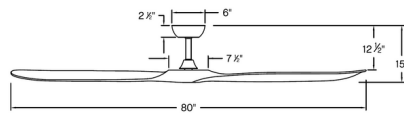

Description

The Swell Smart Ceiling Fan elevates your space with its gracefully curved blades and sleek profile. Its quiet, energy-efficient DC motor delivers refreshing airflow for comfortable enjoyment of any indoor or covered outdoor setting. A convenient wireless HIRO control is included. It incorporates WiFi and RF technology, and enables motor on/off, 6 speeds, and forward and reverse. It can be wall-mounted or hand-held. A face plate and cradles are included, and the remote fits in standard decorative style face plates as well. A manual on/off switch is also included. The fan can also be controlled through your smart device using the Hinkley app. In addition to the basic functions, the app has timers, breeze mode and other advanced features, and links the fan to smart home systems including Amazon Alexa and Google Home. Optional accessories are sold separately.

Shown in matte black / walnut

Specifications

BLADE COLOR	Walnut
BODY FINISH	Matte Black
WATTAGE	N/A
DIMMER	N/A
DIMENSIONS	60"W x 15"H
BULB	N/A
COUNTRY OF ORIGIN	Chinese Taipei

CLICK TO VIEW PRODUCT

Notes: