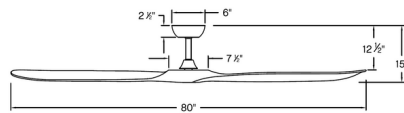

Description

The Swell Smart Large Ceiling Fan elevates your space with its gracefully curved blades and sleek profile. Its quiet, energy-efficient DC motor delivers refreshing airflow for comfortable enjoyment of any indoor or covered outdoor setting. A convenient wireless HIRO control is included. It incorporates WiFi and RF technology, and enables motor on/off, 6 speeds, and forward and reverse. It can be wall-mounted or hand-held. A face plate and cradles are included, and the remote fits in standard decorative style face plates as well. A manual on/off switch is also included. The fan can also be controlled through your smart device using the Hinkley app. In addition to the basic functions, the app has timers, breeze mode and other advanced features, and links the fan to smart home systems including Amazon Alexa and Google Home. Optional accessories are sold separately.

Shown in matte black / walnut

Specifications

BLADE COLOR	Walnut
BODY FINISH	Matte Black
WATTAGE	N/A
DIMMER	N/A
DIMENSIONS	60"W x 15"H
BULB	N/A
COUNTRY OF ORIGIN	Chinese Taipei

CLICK TO VIEW PRODUCT

Notes: