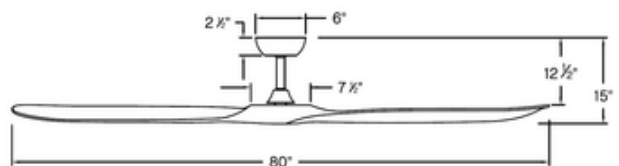

BRAND

Hinkley Lighting

DESCRIPTION

The Swell Smart Ceiling Fan elevates your space with its gracefully curved blades and sleek profile. Its quiet, energy-efficient DC motor delivers refreshing airflow for comfortable enjoyment of any indoor or covered outdoor setting. A convenient wireless HIRO control is included. It incorporates WiFi and RF technology, and enables motor on/off, 6 speeds, and forward and reverse. It can be wall-mounted or hand-held. A face plate and cradles are included, and the remote fits in standard decorative style face plates as well. A manual on/off switch is also included. The fan can also be controlled through your smart device using the Hinkley app. In addition to the basic functions, the app has timers, breeze mode and other advanced features, and links the fan to smart home systems including Amazon Alexa and Google Home. Optional accessories are sold separately.

Shown in: Matte Black / Walnut

SHADE COLOR	Walnut
BODY FINISH	Matte Black
WATTAGE	N/A
DIMMER	N/A
DIMENSIONS	60"W x 15"H
LAMP	N/A

SPEC # HIN1051059

COMPANY	PROJECT	FIXTURE TYPE	APPROVED BY	DATE