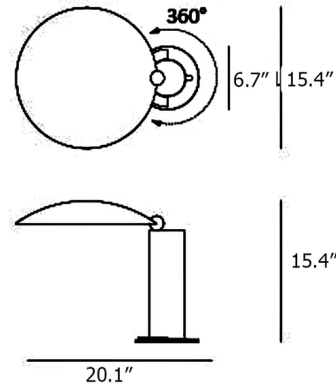

### Description

The Washington Table Lamp was originally designed in 1983 for the French Embassy in Washington, DC. Washington offers a clean, classic look with a dome shade set atop a cylindrical base. The lampshade rotates 360 degrees around the base to direct its light wherever it is needed. Dimmer is located on the cord.

### Specifications

COLOR	N/A
BODY FINISH	Matte Black
WATTAGE	10W
DIMMER	Included
DIMENSIONS	20.1"W x 15.35"H x 15.35"D
INTEGRATED LED MODULE	1 x LED/10W/120V LED
COUNTRY OF ORIGIN	Italy

### Technical Information

PRODUCT DIMENSIONS	Cord: 70.8"
COLOR RENDERING	97 CRI
LAMP COLOR	2700K
LUMENS/WATT	90.00
LUMINOUS FLUX	900 lumens

CLICK TO VIEW PRODUCT

Notes: