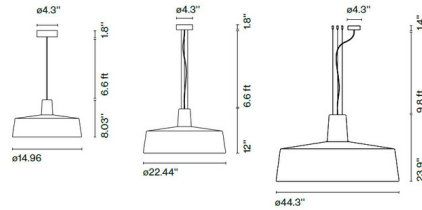

Description

SoHo Small Outdoor Pendant features a molded polyethylene shade with a white canopy, black cord and opal methacrylate diffuser.

Specifications

COLOR Opal
BODY FINISH Black
WATTAGE 33.7W
DIMMER 0-10V
DIMENSIONS 22.4"W x 12"H
INTEGRATED LED MODULE 1 x LED/33.7W/120-277V LED
COUNTRY OF ORIGIN Spain

Technical Information

PRODUCT DIMENSIONS Adjustable Cable Length: 78.74"
LAMP COLOR 2700K
LUMENS/WATT 61.90
LUMINOUS FLUX 2086 lumens

Shown in black / opal

CLICK TO VIEW PRODUCT

Notes: