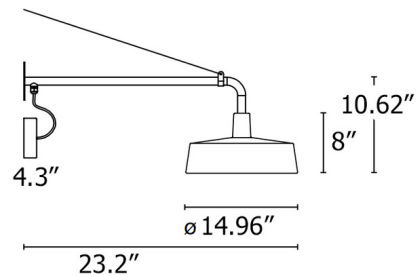

Shown in black / opal

Specifications

COLOR	Opal
BODY FINISH	Black
WATTAGE	28.1W
DIMMER	0-10V
DIMENSIONS	14.96"W x 10.62"H x 23.2"D
INTEGRATED LED MODULE	1 x LED/28.1W/120-277V LED
COUNTRY OF ORIGIN	Spain

Technical Information

LAMP COLOR	2700K
LUMENS/WATT	135.23
LUMINOUS FLUX	3800 lumens

CLICK TO VIEW PRODUCT

Notes: