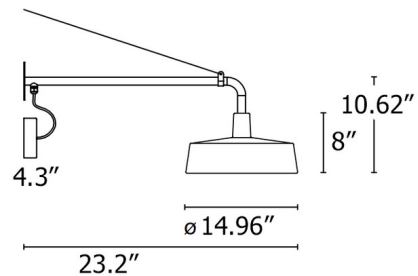

Shown in black / opal

Specifications

COLOR	Opal
BODY FINISH	Black
WATTAGE	28.1W
DIMMER	0-10V
DIMENSIONS	14.96"W x 10.62"H x 23.2"D
INTEGRATED LED MODULE	1 x LED/28.1W/120-277V LED
COUNTRY OF ORIGIN	Spain