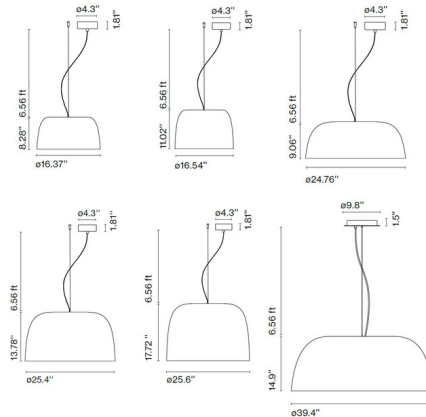

### Specifications

COLOR	Red
BODY FINISH	Black
WATTAGE	35W
DIMMER	Low Voltage Electronic
DIMENSIONS	39.37"W x 14.96"H
INTEGRATED LED MODULE	1 x LED/35W/120-277V LED
COUNTRY OF ORIGIN	Spain

### Technical Information

COLOR RENDERING	90 CRI
LAMP COLOR	2700K
LUMENS/WATT	71.97
LUMINOUS FLUX	2519 lumens

Shown in black / red

CLICK TO VIEW PRODUCT

Notes: