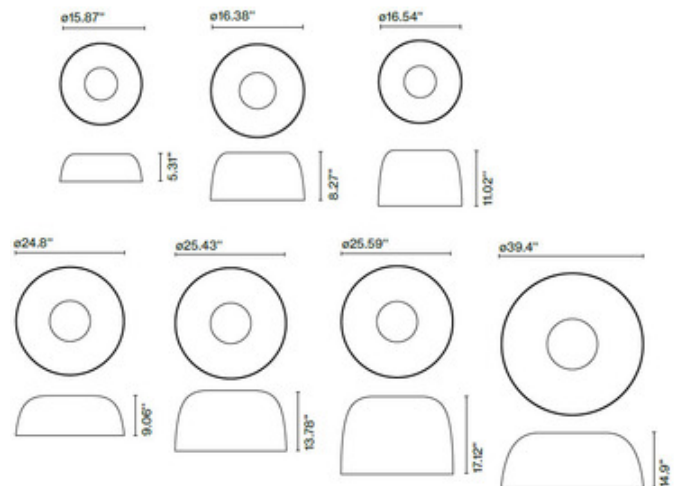

COMPANY

PROJECT

FIXTURE TYPE

APPROVED BY

DATE