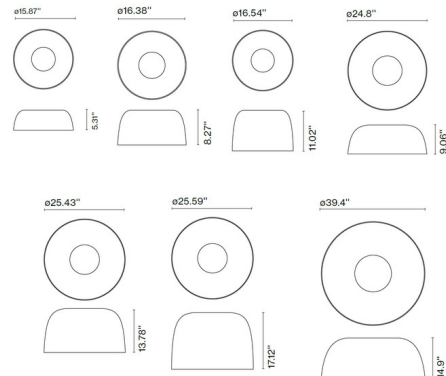

Shown in black / red

CLICK TO VIEW PRODUCT

Notes: